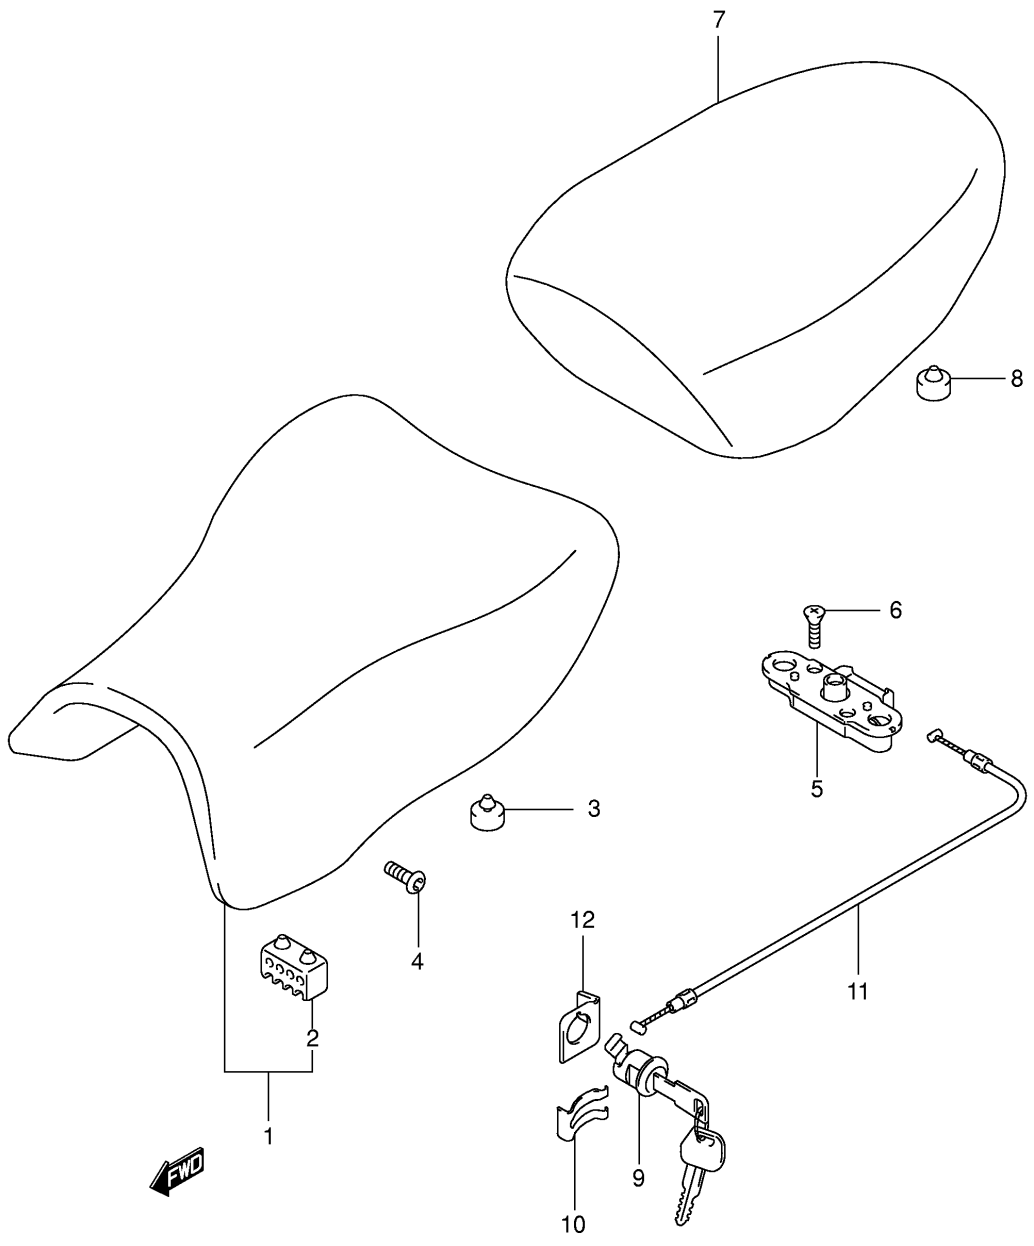

Ref No	Part No	Description
1	45100-19F50-W05	Seat Assy (black)
2	45149-31300	• Cushion
3	09321-10002	• Cushion
4	09106-06064	Bolt (6x18)
5	45220-20A01	Bracket, Seat Support Rear
6	02122-06303	Screw
7	45300-19F50-W05	Seat Assy,pillion (black)
8	09321-10011	• Cushion
9	95700-14810	Lock Set, Seat
10	45289-11F00	Plate, Seat Lock
11	45280-38400	Cable, Seat Lock
12	45288-14F00	Guide, Seat Lock Cable